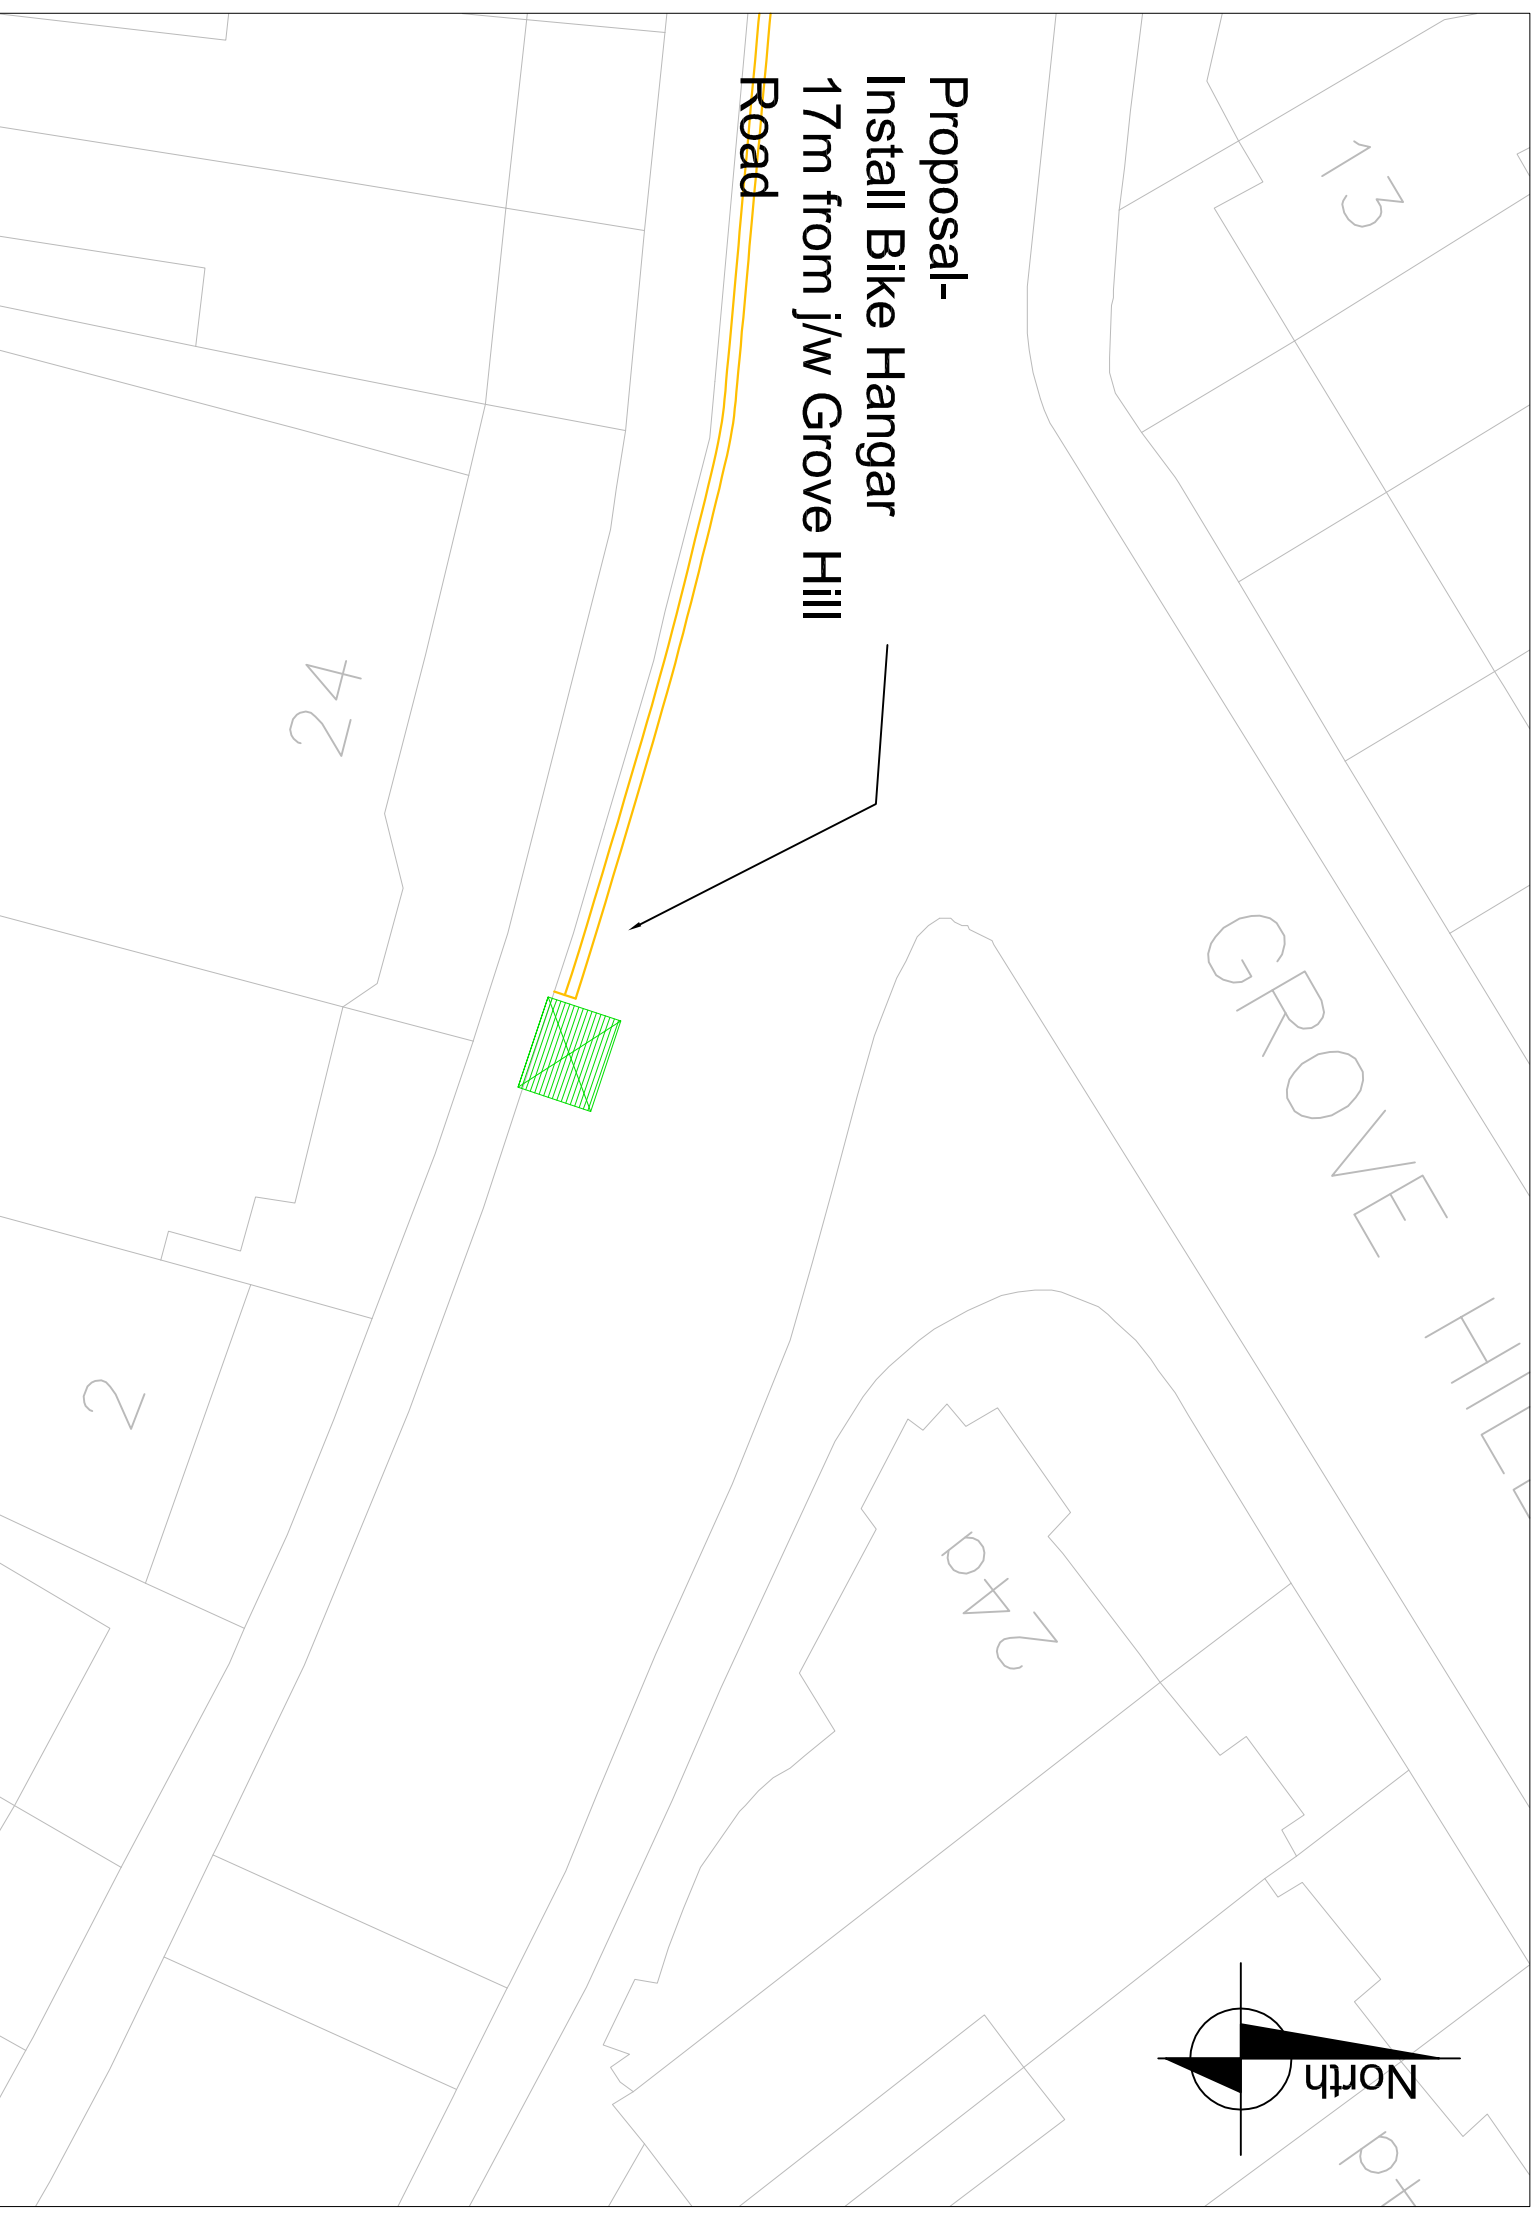

Key

Proposed Bike Hangar

Proposed double yellow lines

Existing parking bay

Lighting column

Existing Tree

Rev	Date	Description	Drm	Chk	App

Project
18/19 Devolved Highways

Drawing Title
Bromar Road - Proposed Cycle Hangar

Community council Camberwell		Date May 18		Drm TA	
Ward(s) Champion Hill		Scale 1:200		Rev AS	
Drawing number DHB - 107736 - Bromar Road		Status		App RW	